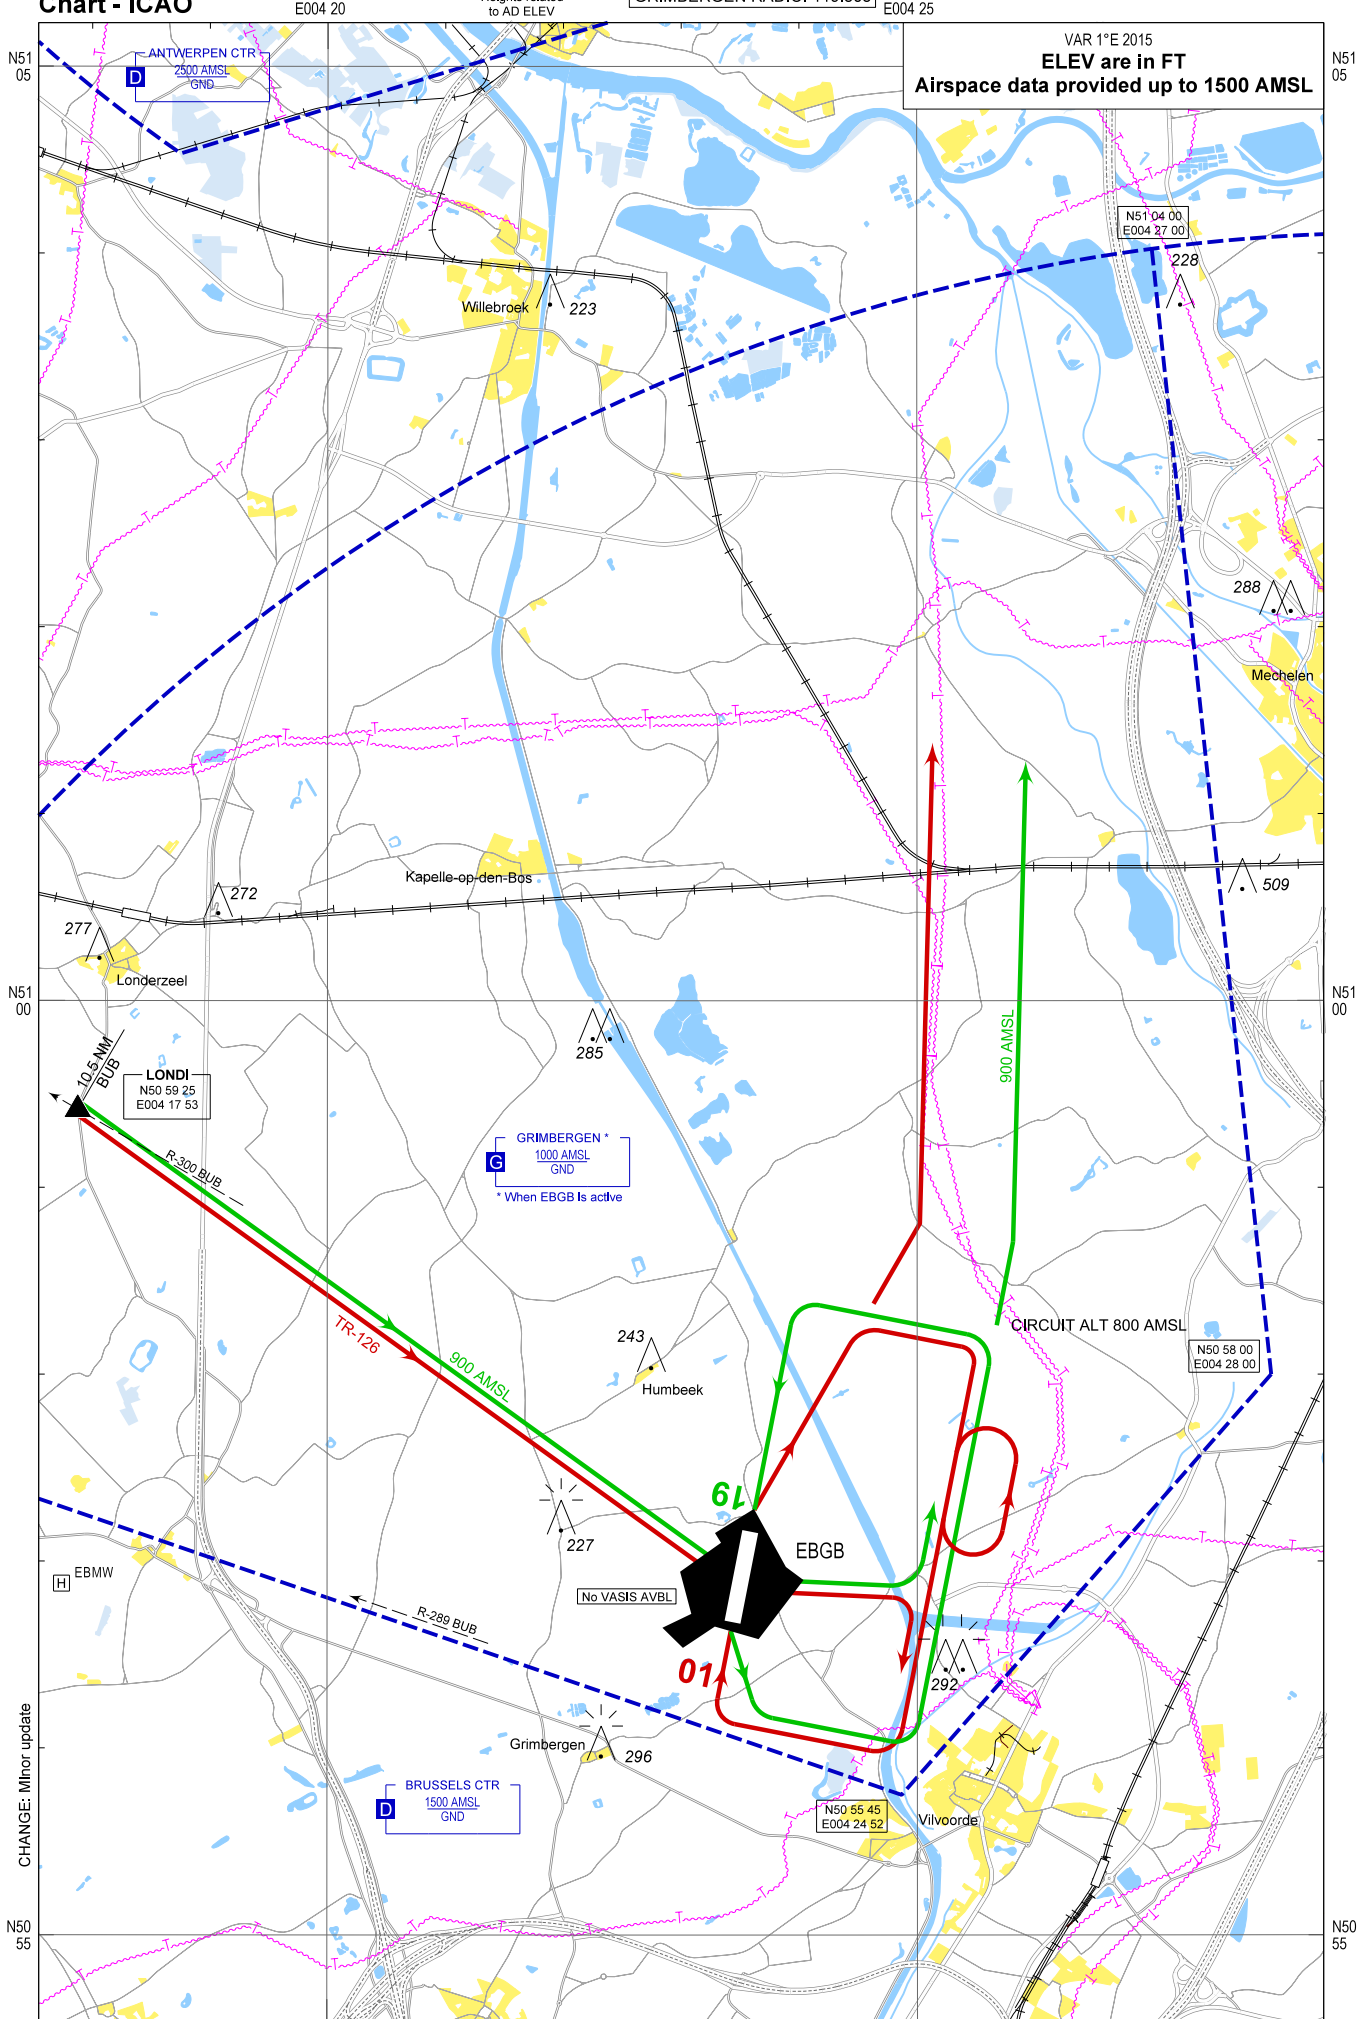

Visual Approach  
Chart - ICAO

AD ELEV 70

Heights related  
to AD ELEV

GRIMBERGEN RADIO: 119.505

GRIMBERGEN / Lint (EBGB)

CHANGE: Minor update